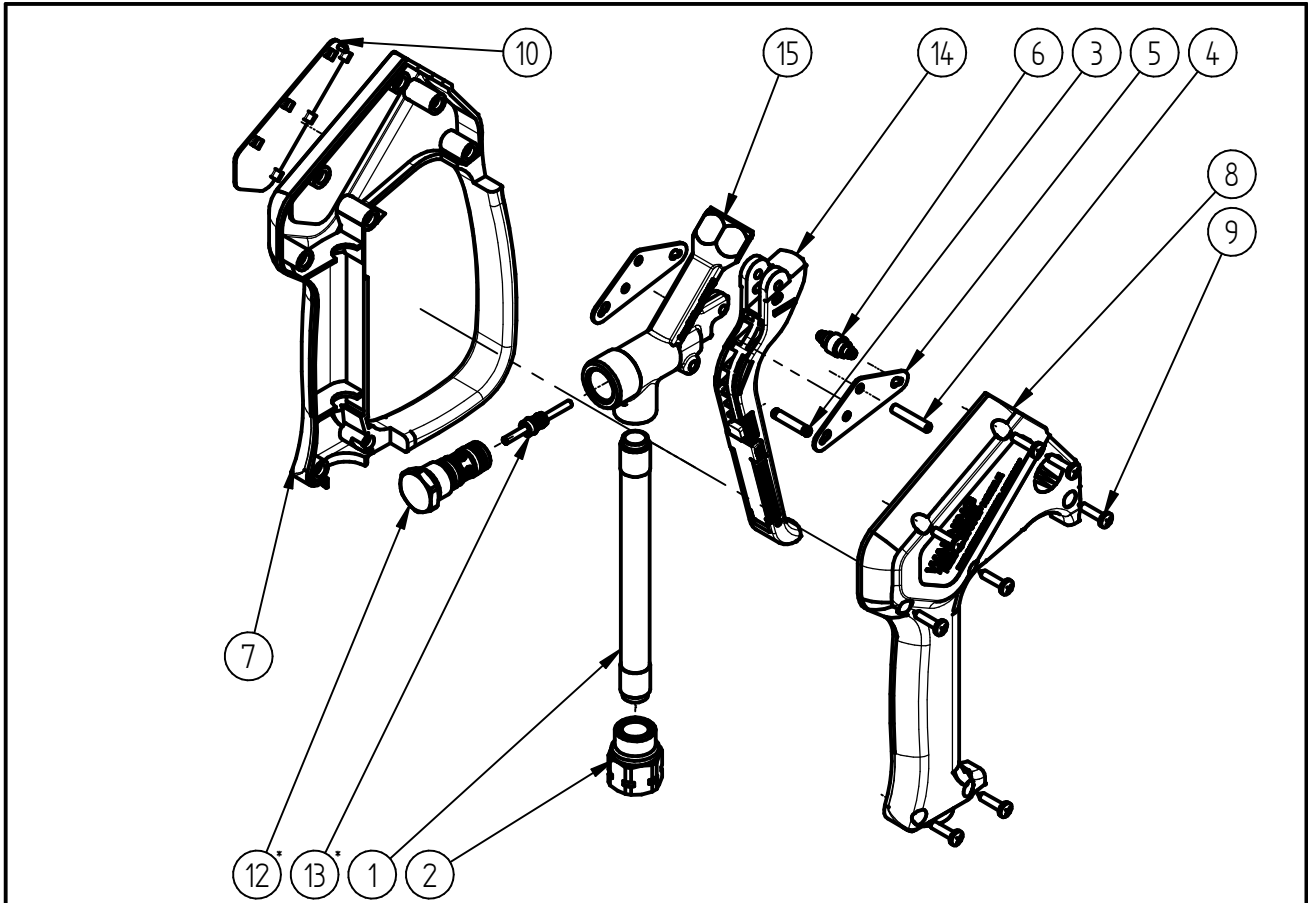

## Spare Parts

# High pressure spray gun ST-2700

Item-No. 202700600

Pos.	Item-No.	Description
1	070001397	Pipe inlet stainless steel
2	040001024	Inlet nut 3/8"NPT female
3	040007060	Pin ST-2600
4	040007081	Axle for trigger 4x22 honed
5	040007059	Support plate ST-2600
6	040007062	Pressure coil
7	020008615	Plastic housing w. h. ST-2600 black
8	020008620	Plastic housing ST-2600 black
9	040000051	Screw 3.5x16
10	020009050	Label ST-2700 grey
12	202700455	Valve ST-2700 complete
13	202700400	Piston rod complete
14	202600410	Trigger complete ST-2600 black
15	040001026	Housing ST-2700 1/4"NPT female hole

## Repair-Kits

Pos.	Item-No.	Description	Pos.	Item-No.	Description
*	202700490	Repair-Kit ST-2700			