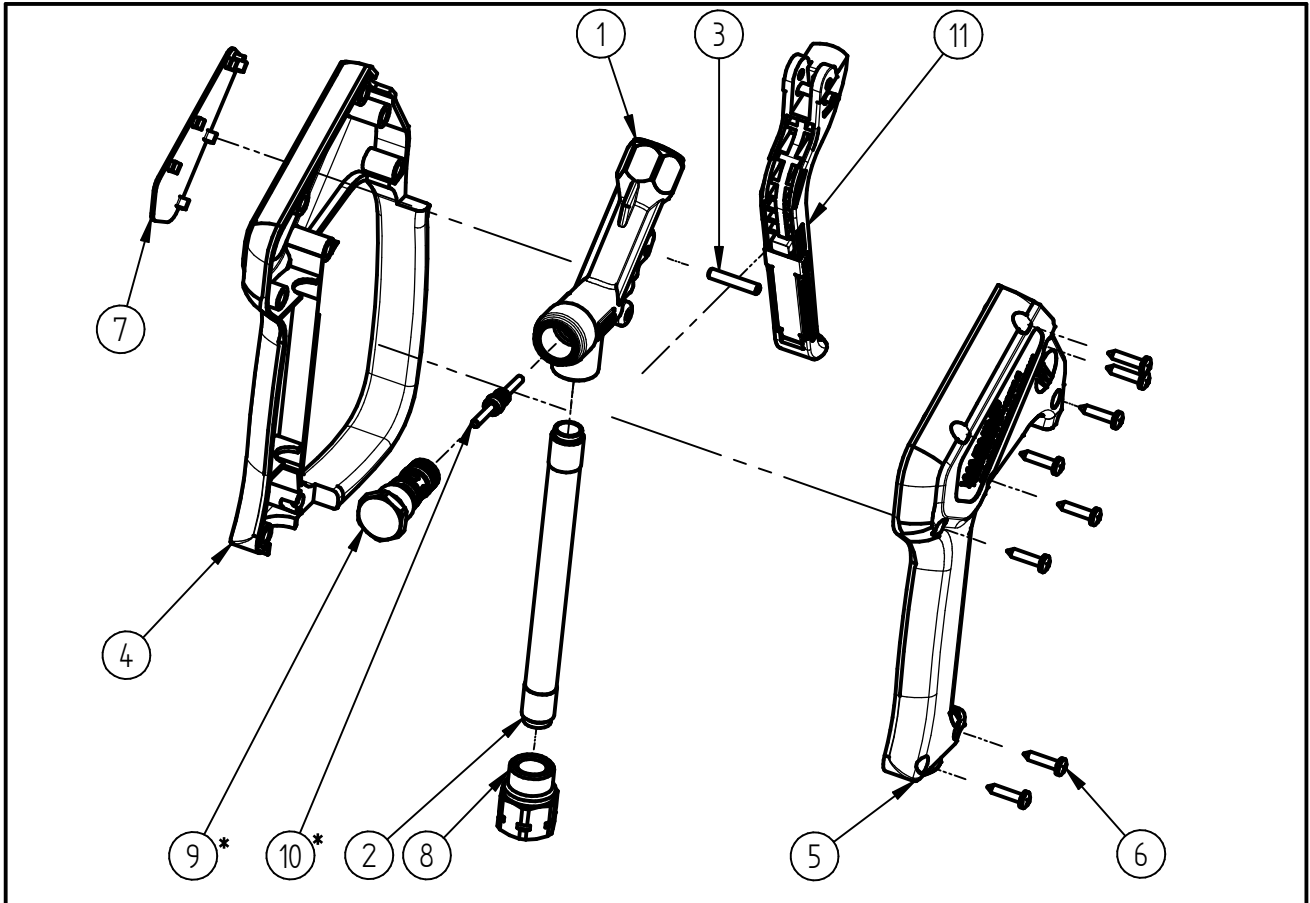

## Spare Parts

# High pressure spray gun ST-2305

Item-No. 202305605

Pos.	Item-No.	Description
1	010007343	Housing ST-2600 1/4"NPT
2	070001397	Pipe inlet stainless steel
3	040007081	Axle for trigger 4x22 honed
4	020008682	Plastic housing with handle
5	020008681	Plastic housing
6	040000051	Screw 3.5x16
7	020008831	Label ST-2305 black 5000PSI
8	040001024	Inlet nut 3/8"NPT female
9	202300461	Valve TM ST-2300/2600 V2
10	202300380	Piston ST-2300 rod complete
11	202300412	Trigger complete ST-2300 black-orange

## Repair-Kits

Pos.	Item-No.	Description	Pos.	Item-No.	Description
*	202300490	Repair-Kit			