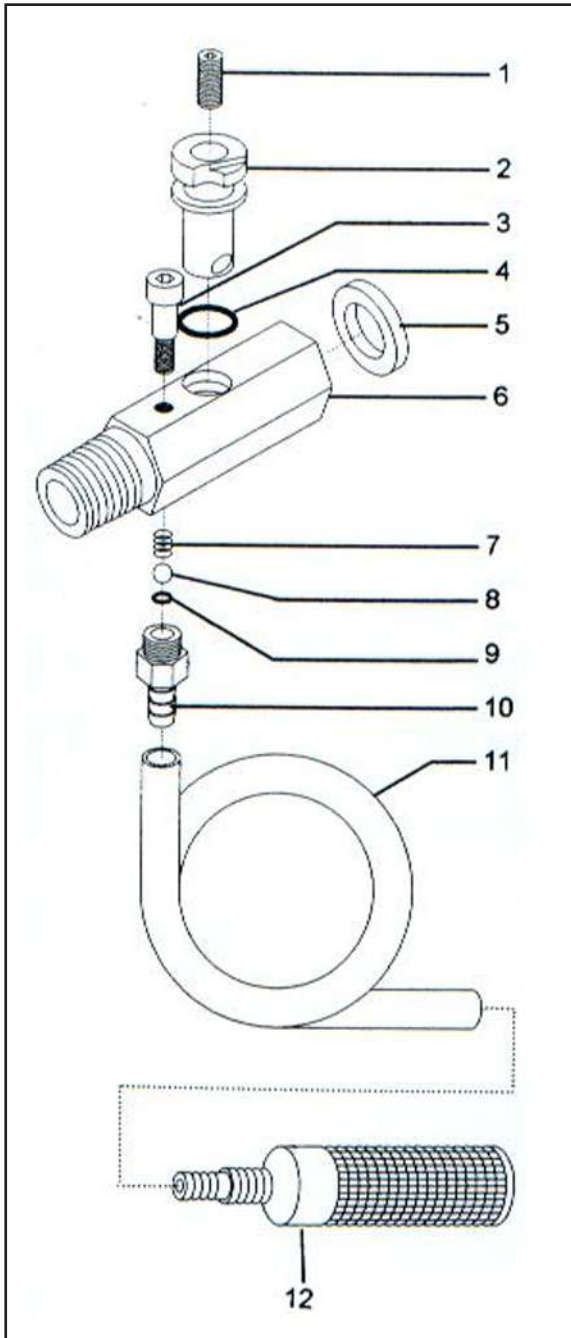

Spare Parts

**ST - 64 Upstream Detergent Injector**

Pos.	Item-No.	Description
1	900000035	Adjustment screw
2	900000034	Plunger, 1.5-4.0 GPM
	900000042	Plunger, 4.0-7.0 GPM
3	900000036	Shoulder bolt, 1/4" x 3/8"
4	050000700	O-ring
5	900000040	Washer, garden hose
6	900000033	Body, 3/4" GHT injector
	900000043	Body, 1/2" NPT injector
7	060000120	Spring
8	060000110	Stainless steel ball
9	050000070	O-ring
10	010000200	Hose barb
	200060200	Hose barb with o-ring
11	900000041	Hose, clear vinyl 1/4" x 4'
Not Included	200031600	Strainer, chemical
	200060720	Repair Kit "F"
	900000037	Adjusting wrench

repair kit 200060720