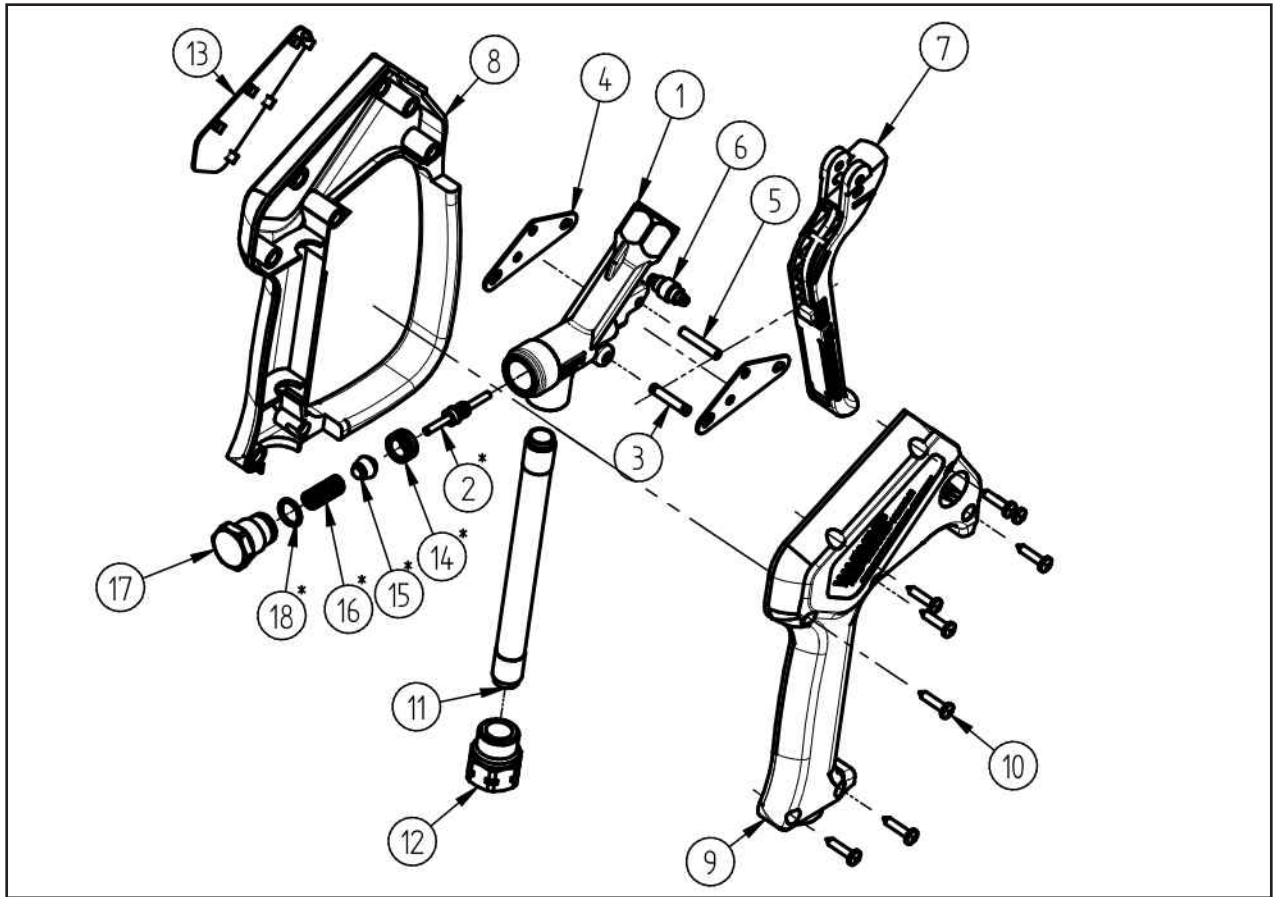

Spare Parts
ST-2620F Spray Gun
Item-No. 202620511

Pos.	Item-No.	Description	Pos.	Item-No.	Description
1	01 0007 343	Housing ST-2300/2600 1/4" NPT	15	02 0000 450	Valve cone
2	20 2300 380	Piston rod complete	16	06 0002 055	Spring
3	04 0007 060	Pin	17	01 0007 345	Screw plug
4	04 0007 059	Support plate	18	05 0001 521	O-ring 10x15
5	04 0007 081	Axle for trigger			
6	20 2600 400	Pressure roller complete			
7	20 2600 425	Trigger complete			
8	02 0008 615	Plastic housing with handle			
9	02 0008 620	Plastic housing			
10	04 0000 051	Screw 3.5x16			
11	07 0001 397	Pipe inlet Stainless Steel			
12	04 0001 024	Inlet nut 3/8 NPT female			
13	02 0009 550	Label Suttner Foam			
14	20 2710 480	Valve seat complete			