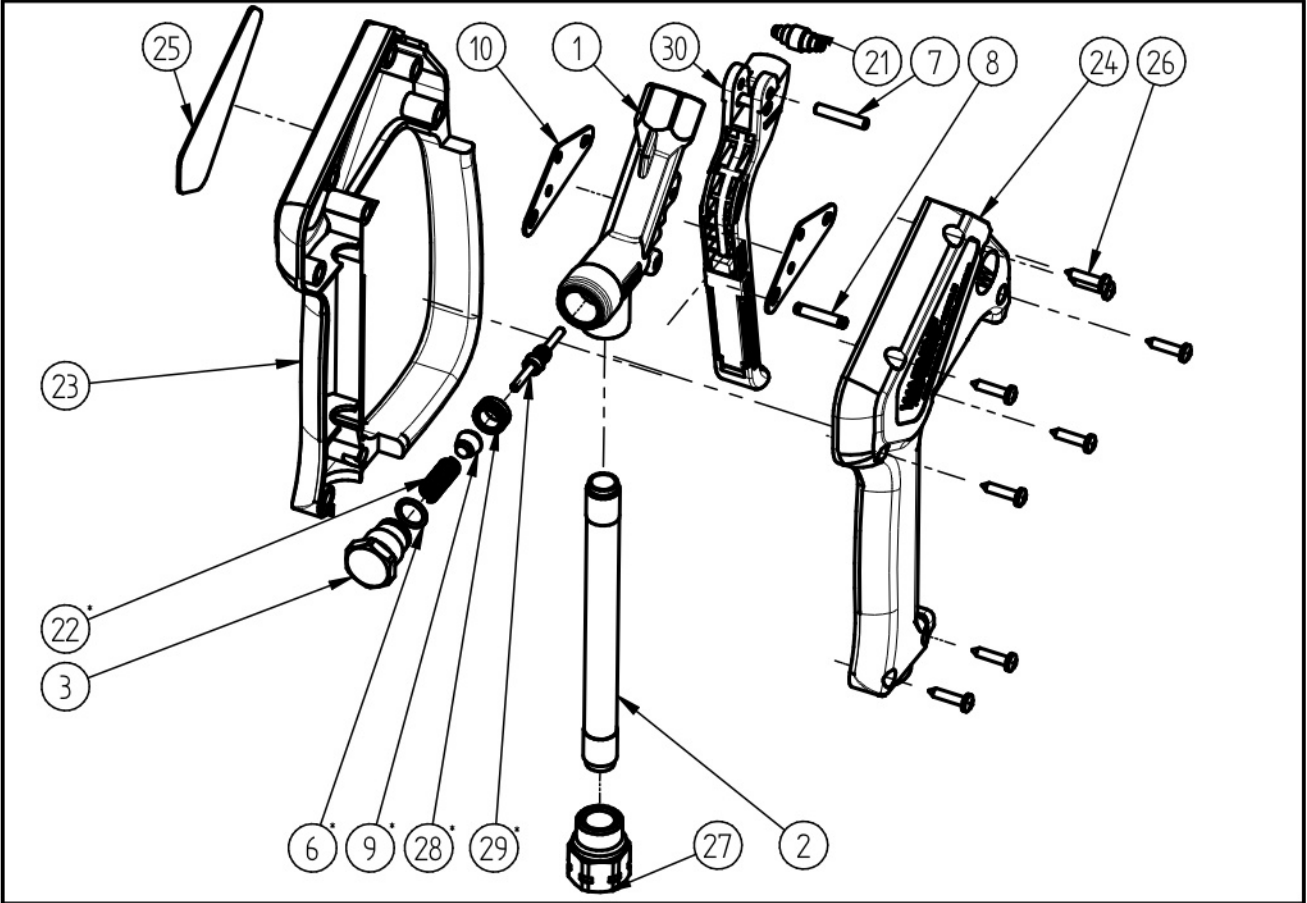

Spare Parts
ST - 2620 Spray Gun
Item-No. 202620510

Pos.	Item-No.	Description	Pos.	Item-No.	Description
1	010007354	Housing ST-2620 1/4"NPT	30	202600410	Trigger complete ST-2600 black
2	070001397	Pipe inlet stainless steel			
3	010007345	Screw plug ST-2620			
6	050001521	O-ring 10x1,5 EPDM 80 Shore			
7	040007081	Axle for trigger 4x22 honed			
8	040007060	Pin ST-2600			
9	020000450	Valve cone ST-2710			
10	040007059	Support plate ST-2600			
21	040007062	Pressure coil			
22	060002055	Spring D1,2x24mm ST-1500 350b.			
23	020008641	Plastic housing w. h. ST-2600 red			
24	020008646	Plastic housing ST-2600 red			
25	020009155	Label ST-2620 black			
26	040000051	Screw 3.5x16			
27	010002610	Inlet - nut 3/8" NPT female			
28	202710480	Valve seat complete			
29	202300380	Piston rod complete			