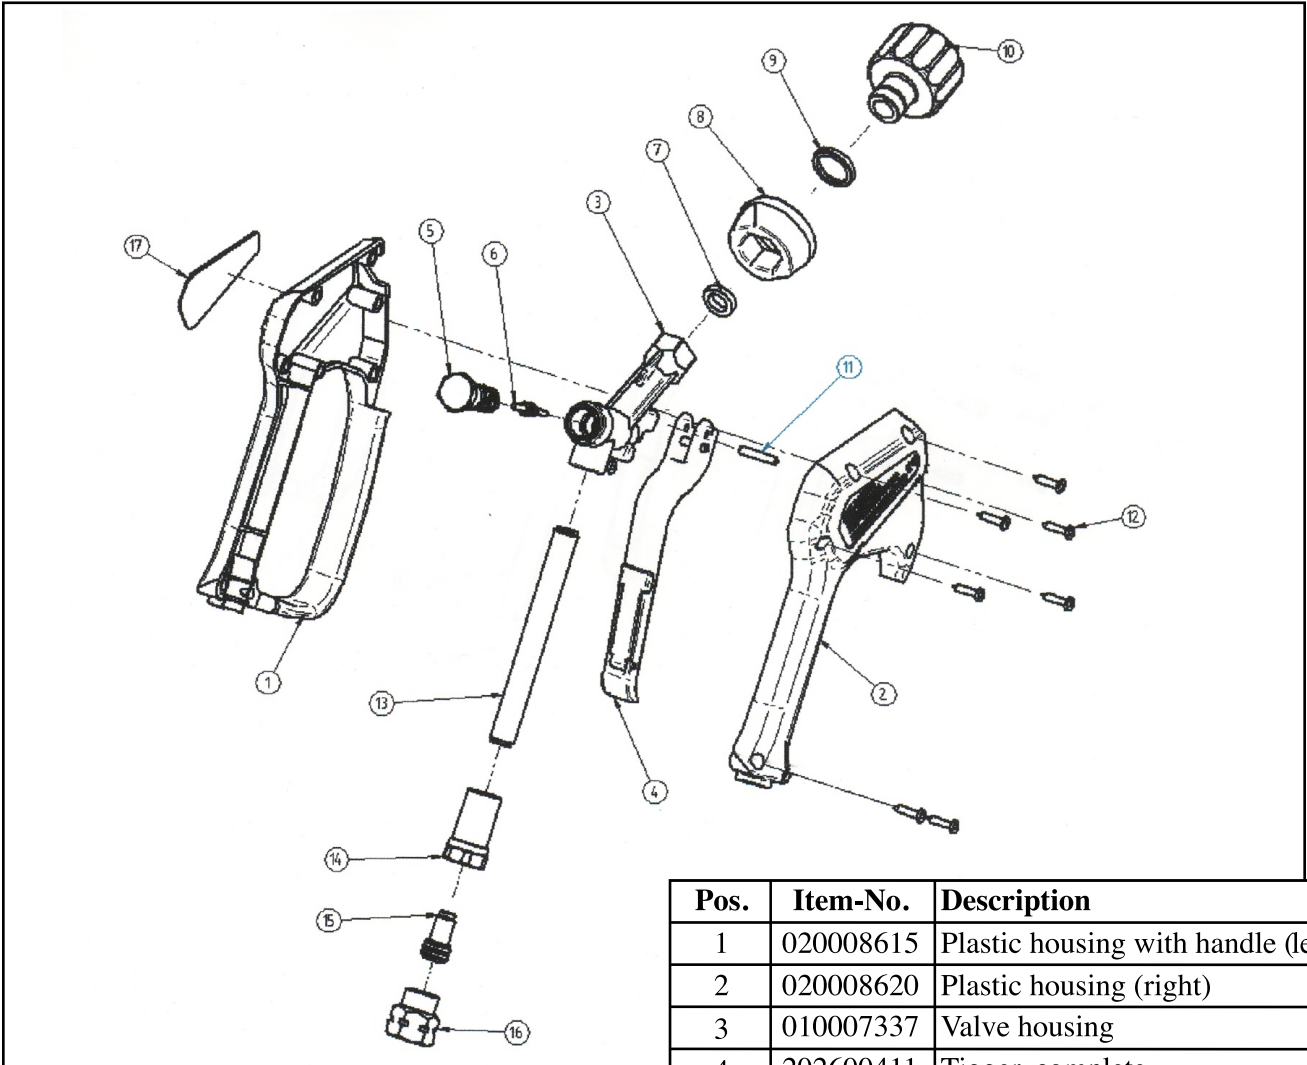

Spare Parts

Spray Gun ST - 2305 with Swivel & Coupling

Item-No. 202305650

Pos.	Item-No.	Description
1	020008615	Plastic housing with handle (left)
2	020008620	Plastic housing (right)
3	010007337	Valve housing
4	202600411	Tigger, complete
5 & 6	202300490	Complete valve assembly/repair kit
7	050000245	Seal
8	020000240	Adapter
9	010000252	Washer
10	202300485	Coupling, complete
11	040007080	Axle for trigger
12	040000050	Screws
13	070001076	pipe inlet
14	010001400	Connection part
15	200300100	Swivel inlet repair kit
16	010001890	Adapter 3/8" female
17	020008830	ST-2305 label