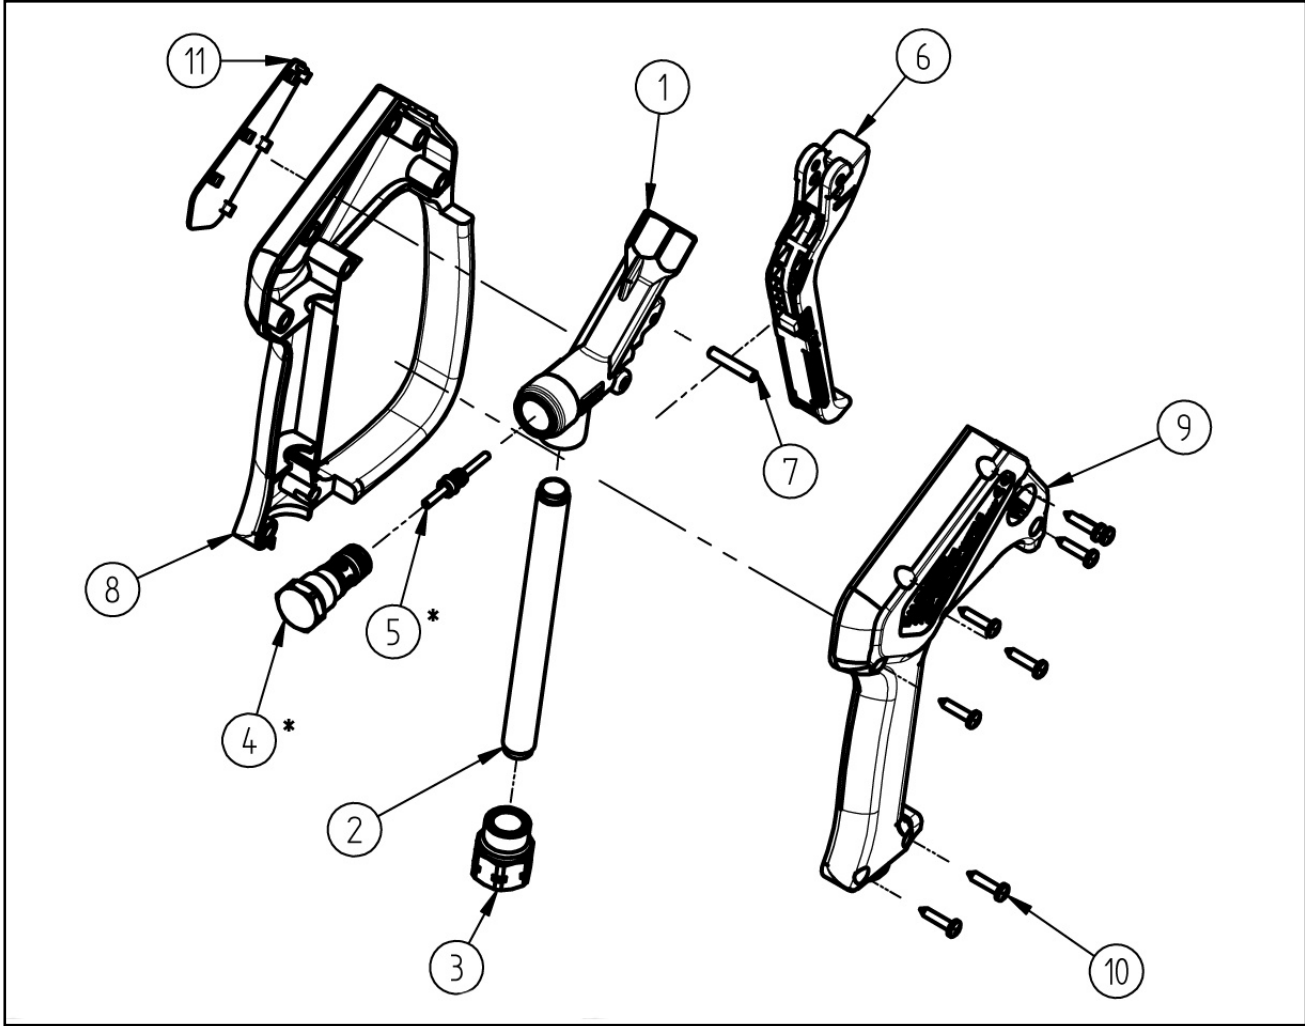

Spare Parts
Spray Gun ST - 2300 Weep
 Item-No. 202300615

Pos.	Item-No.	Description
1	01 0007 342	Housing ST-2300/2600 G1/4 female
2	07 0001 397	Pipe inlet
3	01 0002 610	Inlet - nut 3/8" NPT female
4	20 2300 465	Valve Weep
5	20 2300 380	Piston rod complete
6	20 2300 419	Trigger complete weep
7	04 0007 081	Axle for trigger
8	02 0008 615	Plastic housing with handle
9	02 0008 620	Plastic housing
10	04 0000 051	Screw 3.5x16
11	02 0008 628	Label yellow