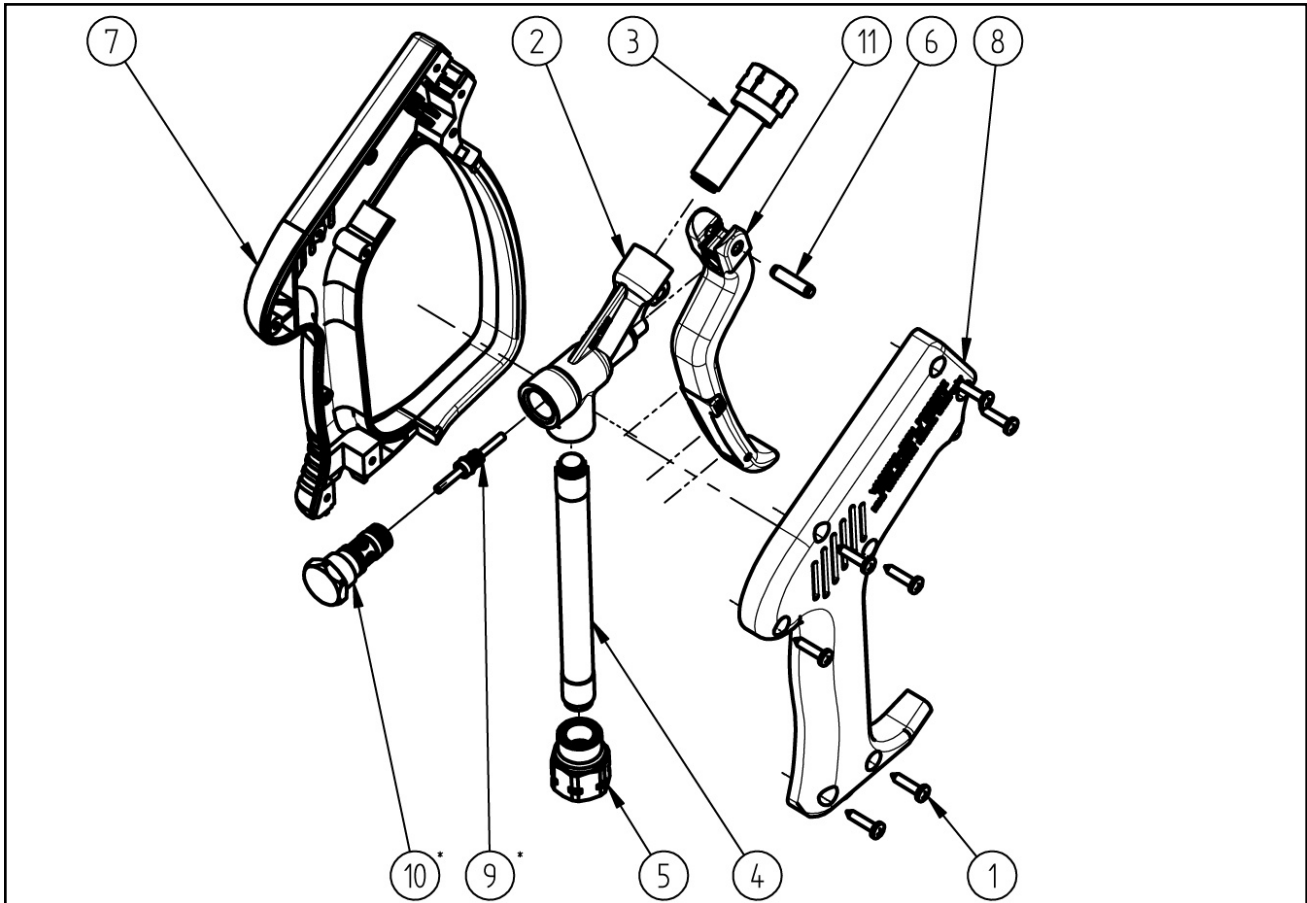

Spare Parts
Spray Gun ST - 1500 (5000 PSI)
Item-No. 201500910

Pos.	Item-No.	Description
1	040000048	Screw 3,5x16 ISO 7049 zn.pl.GC
2	010001310	Valve housing ST-1500/2000 350bar
3	100001270	Outlet 1/4"NPT female SW19z.p.
4	060000270	Tube 139mm zink plated
5	100000400	Inlet nut
6	040000031	Pin 5x20
7	020002050	Plastic housing ST-1500 w.b. 5000 psi
8	020001909	Plastic housing ST-1500
9	202300380	Piston rod complete
10	201500455	Valve screw assembly
11	202000025	Trigger ST-1500/2000 350bar