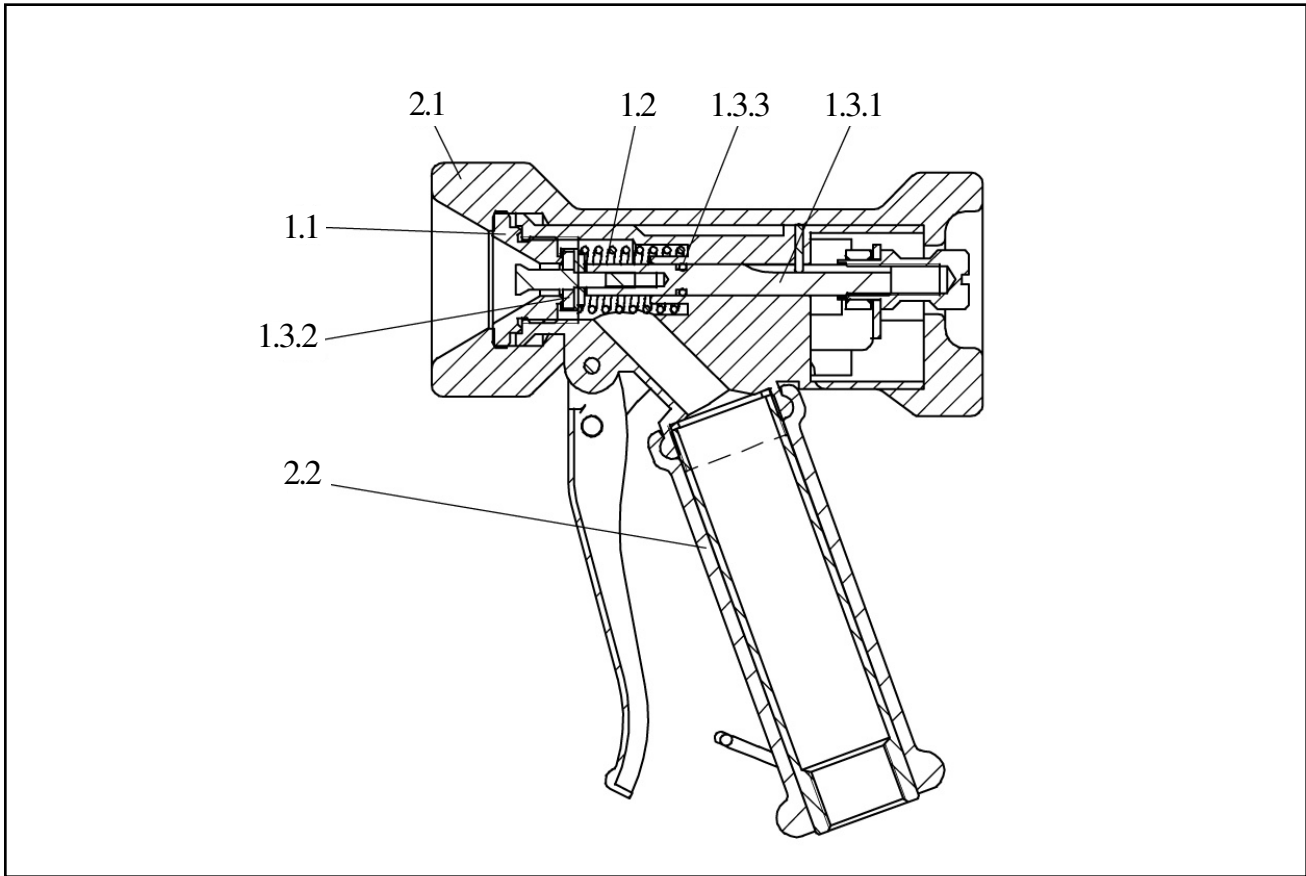

Spare Parts  
**Spray Gun ST - 1200 Wash Down (brass)**  
 Item-No. 201200500

Pos.	Item No.	Description
1	201200490	Repair Kit "1"- complete
1.1		Nozzle
1.2		Spring
1.3		Piston Rod - complete
1.3.1		Piston Rod
1.3.2		Valve - complete
1.3.3		O-ring

Pos.	Item No.	Description
2	201200495	Repair Kit "2"- complete
2.1		Protection for valve housing
2.2		Protection for valve handle