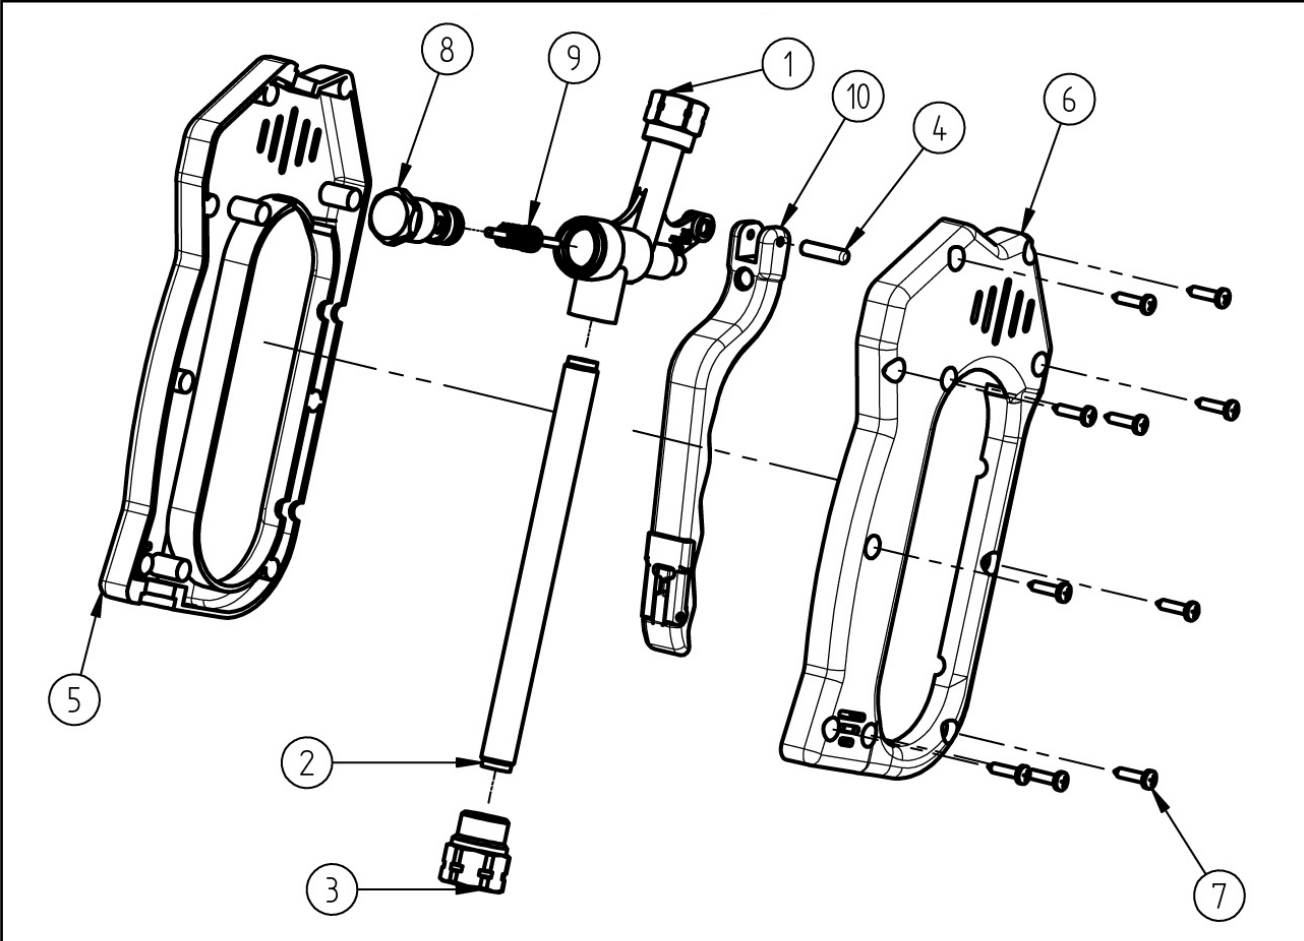

Spare Parts
Spray Gun ST - 601 Weep
 Item-No. 200601615

Pos.	Item-No.	Description
1	01 0000 180	Brass Housing ST-601
2	07 0001 577	Stainless steel pipe
3	01 0002 610	Inlet - nut 3/8" NPT female
4	04 0000 060	Pin 5x20
5	02 0000 151	Plastic housing with label ST-601
6	02 0000 161	Plastic housing ST-601
7	04 0000 050	Screw zinc plated
8		Valve complete
9		Piston rod complete
10		Trigger ST-601 complete (blue)