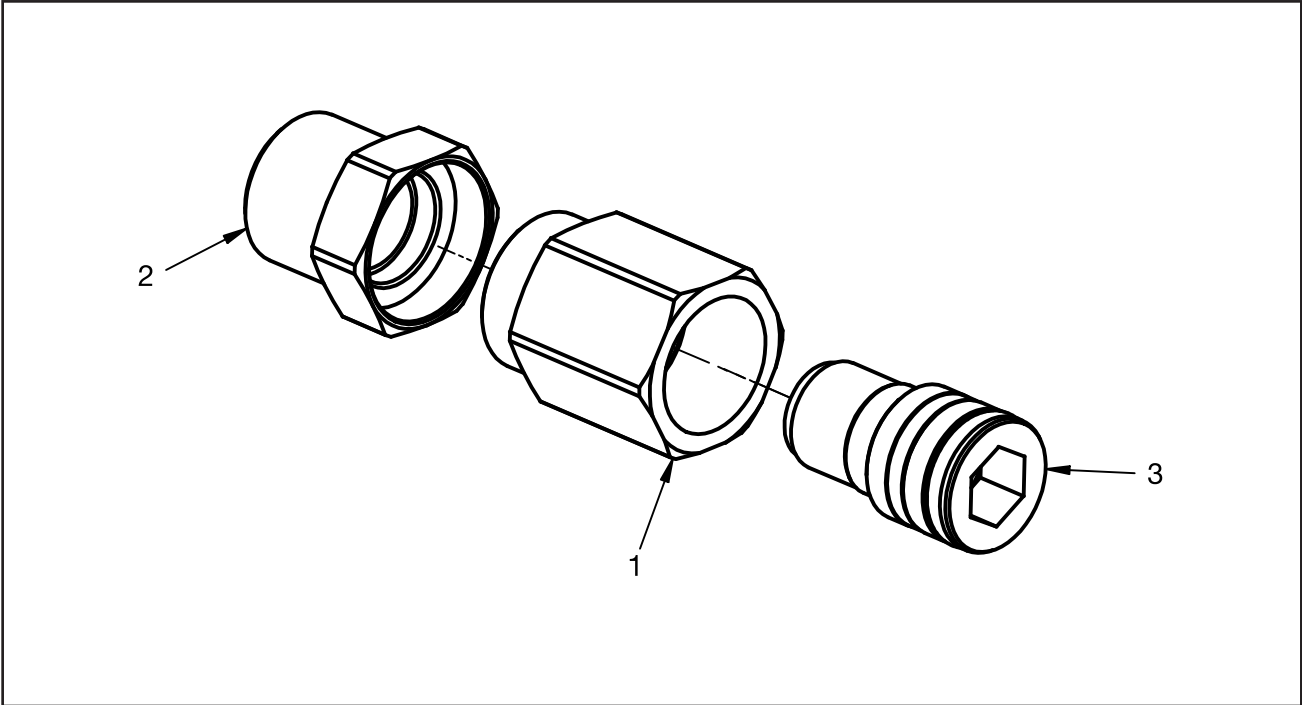

Spare Parts

**ST - 340 Swivel Coupling** 1/2 male x 1/2 female (brass)

Item-No. 200340515

Pos.	Item-No.	Description
NA 1	010001896	Swivel 1/2" NPT female
NA 2	010001876	Connection part 1/2" NPT male
NA 3	200340150	Repair- Kit Swivel ST-340 brass