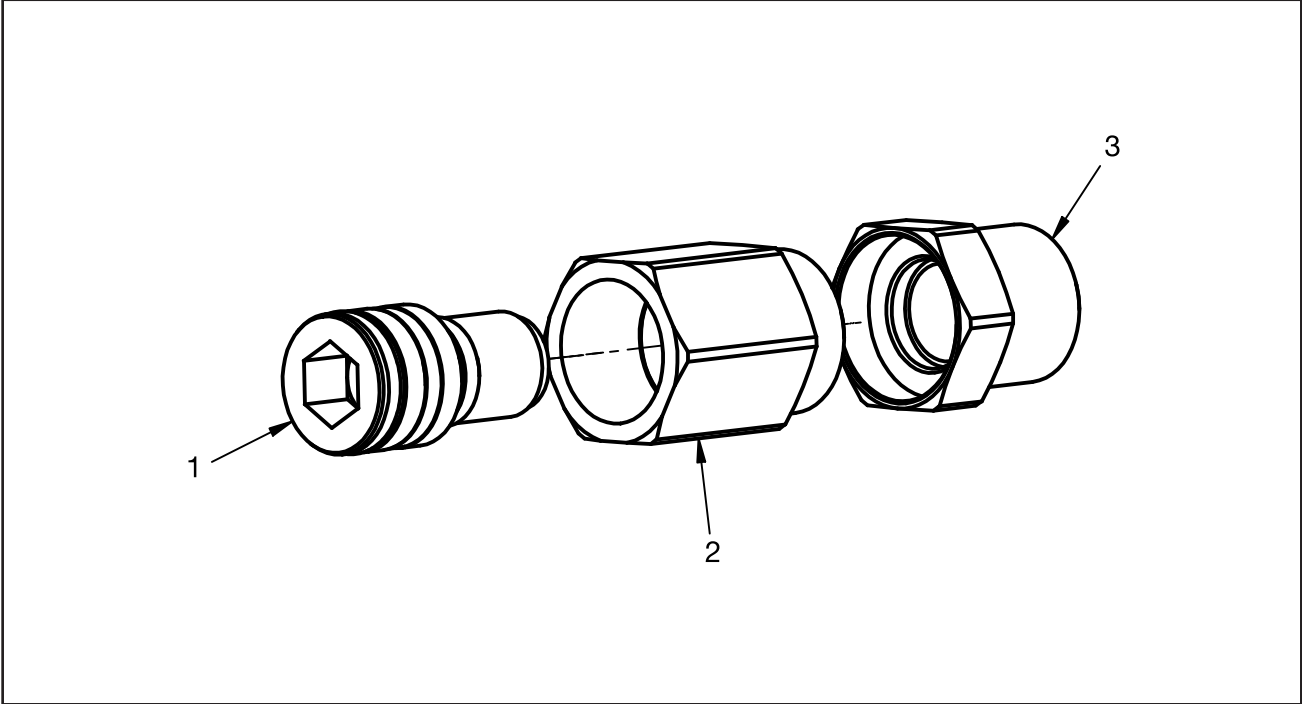

Spare Parts

ST - 340 Swivel Coupling 1/2 male x 1/2 female (stainless steel)

Item-No. 200340025

Pos.	Item-No.	Description
NA 1	200340100	Repair Kit Swivel
NA 2	040001896	Swivel 1/2" NPT female
NA 3	040001876	Connection part 1/2" NPT female