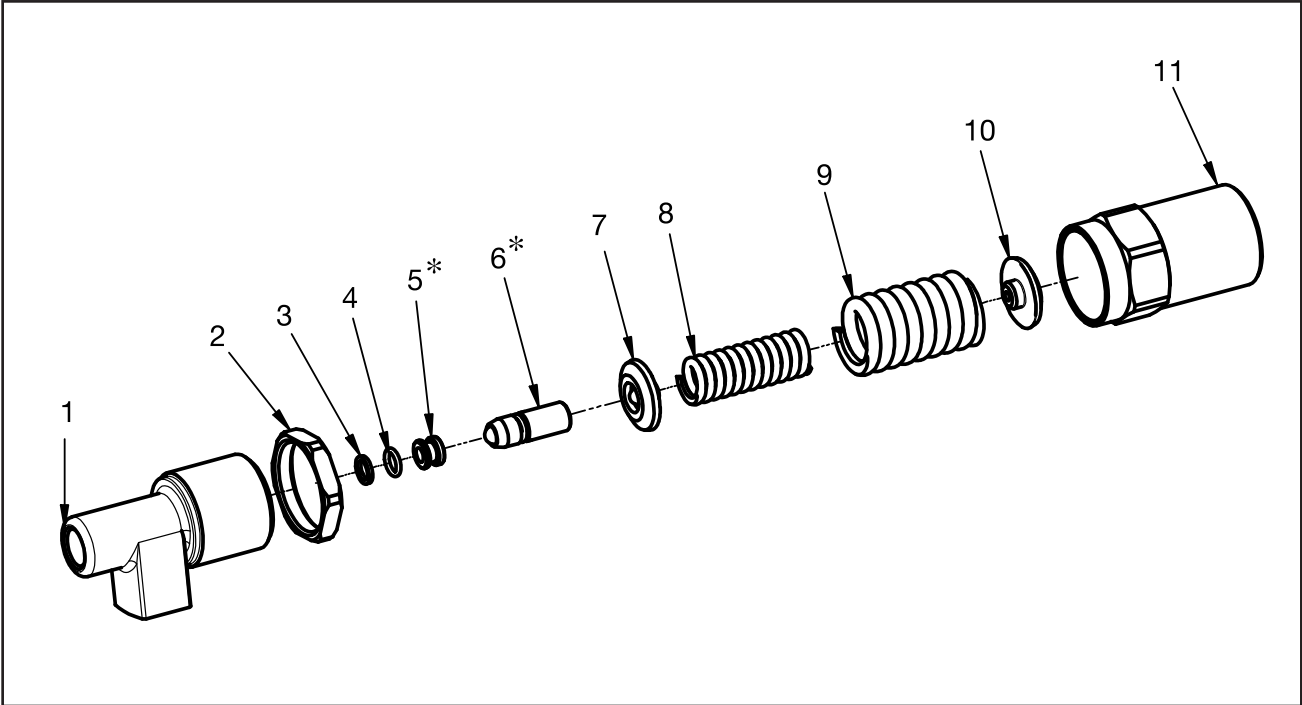

Spare Parts
ST - 230 Safety Valve (5000 PSI)
 Item-No. 200230600

Pos.	Item-No.	Description
1	010003415	Brass housing
2	010003430	Nut
3	050001550	Back ring
4	050000800	O-Ring
5	040001235	Valve seat
6	200230470	Pressure piece complete
7	200230490	Pressure piece complete
8	060000690	Spring
9	060000680	Spring
10	010003420	Pressure piece
11	010003440	Adjusting bushing