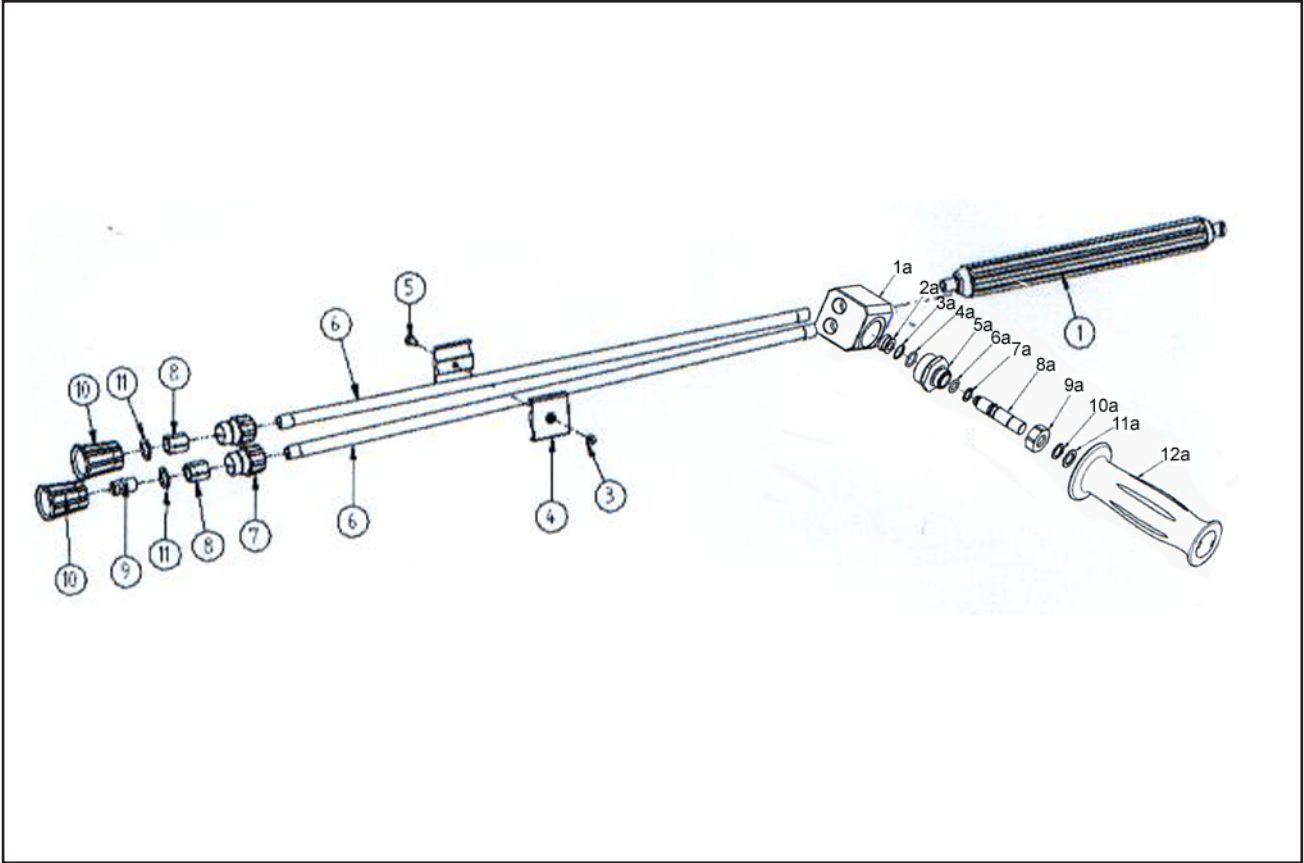

Spare Parts
ST - 154 Dual Lance
Item-No. 200154500

Pos.	Item-No.	Description
1	070003202	Spray lance, insulated 300mm
1a	In Repair Kit	Housing
2a	In Repair Kit	Seat
3a	In Repair Kit	Back ring
4a	In Repair Kit	O-ring
5a	In Repair Kit	Nipple
6a	In Repair Kit	O-ring
7a	In Repair Kit	Back ring
8a	In Repair Kit	Adjustment rod
9a	In Repair Kit	Stop nut
10a	In Repair Kit	Locking ring
11a	In Repair Kit	Washer
12a	In Repair Kit	Handle

Pos.	Item-No.	Description
3	040000160	Nut
4	020005081	Plastic clamp
5	040000170	Screw
6	070006004	Lance
7	020000275	Screw cup
8	040001090	Bushing
9	120253002	Low pressure nozzle
10	020011270	Nozzle protection
11	040001060	Washer
*	200154400	Repair kit, handle assembly
*	200154490	Repair kit, valve assembly