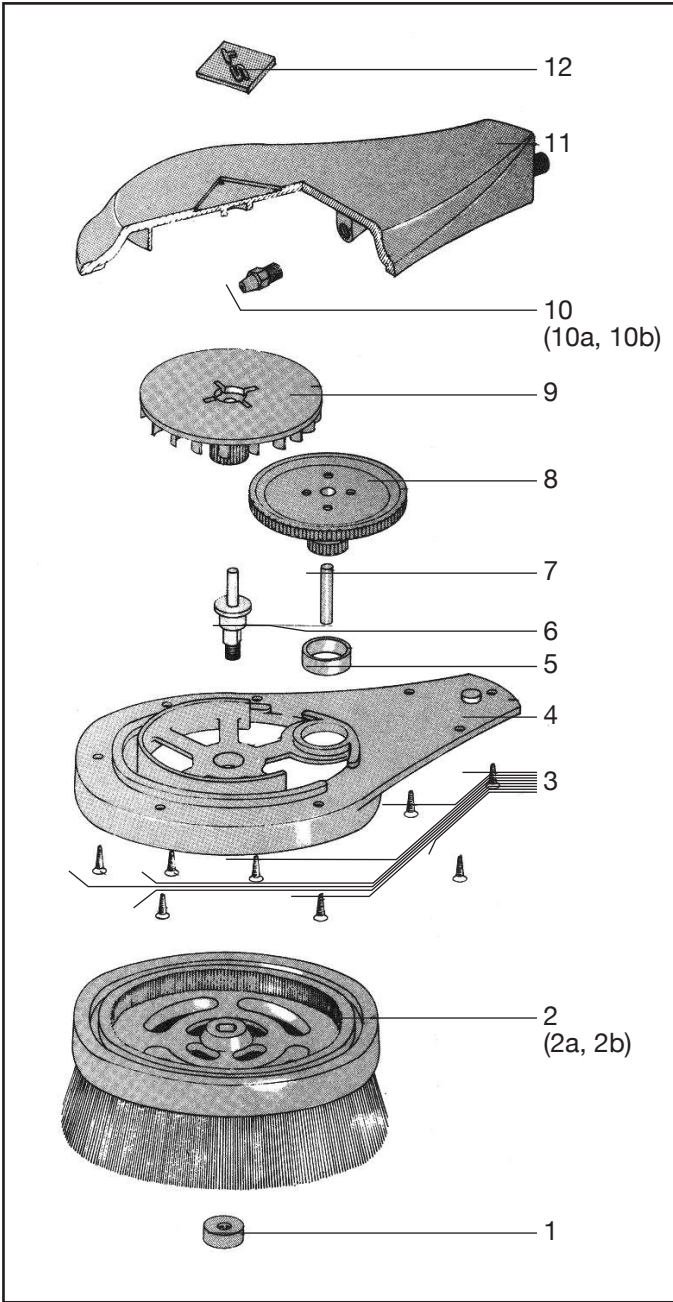

**Spare Parts**  
**ST - 20 Rotating Brush**  
 Item-No. 200020020 & 200020050

Pos.	Item-No.	Description
1	020000880	Plastic screw
2	020000910	Brush, natural hair
2a	020000870	Brush, nylon hair
3	040000360	Screw
4	020000860	Plastic brush cover
5	020003280	Brass insert
6	200020130	Center pin
7	010001040	External pin
8	020000840	Gear wheel
9	020000850	Water wheel
10	120000890	Nozzle 2.2
10a	120000900	Nozzle 2.4
10b	120000910	Nozzle 3.0
11	200020120	Brush plastic housing with pipe
12	020000890	Changeable name plate